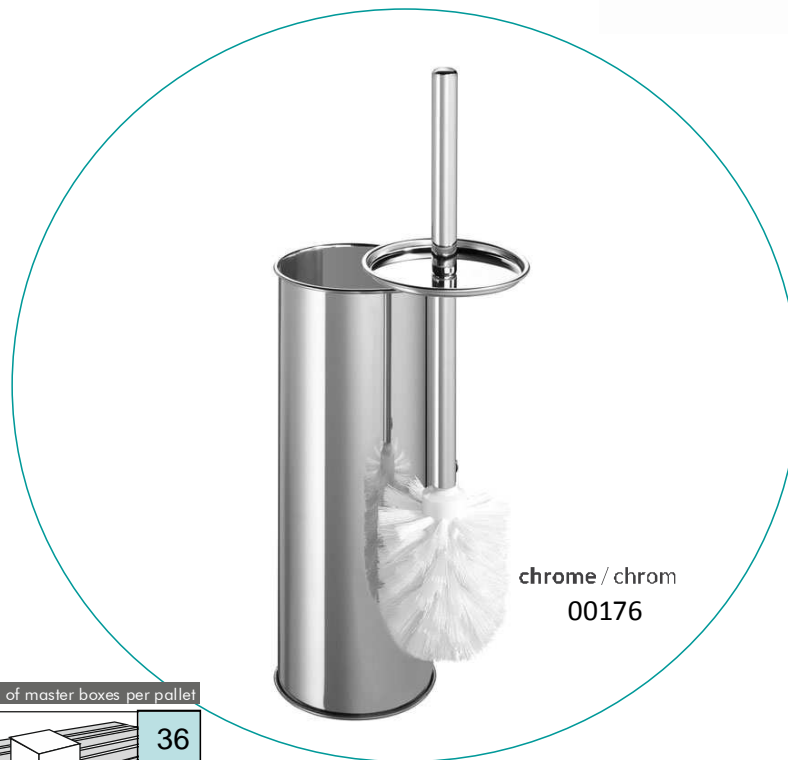

chrome / chrom
00176

Packaging/Artwork	Master box	Qty of master boxes per pallet
	12	36