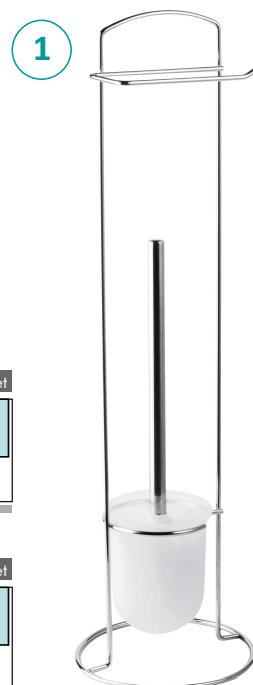

## WC HOLDERS / STOJAKI WC

STAINLESS STEEL / STAL NIERDZEWNA  
CHROME / CHROM

NEW  
2019

1

Packaging/Artwork	Master box	Qty of master boxes per pallet
		

2

Packaging/Artwork	Master box	Qty of master boxes per pallet
		

# TOILET BRUSHES / SZCZOTKI WC

**promotional stands/ regały promocyjne**