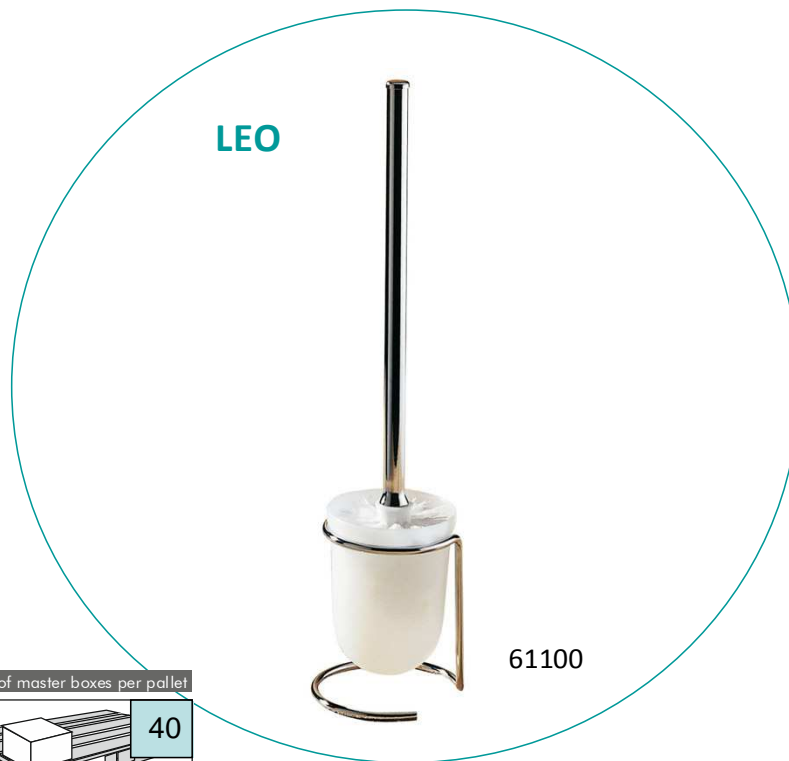

TOILET BRUSHES / SZCZOTKI WC

metal & plastic
metal i plastik

Packaging/Artwork	Master box	Qty of master boxes per pallet
sticker Ref.0000	8	40