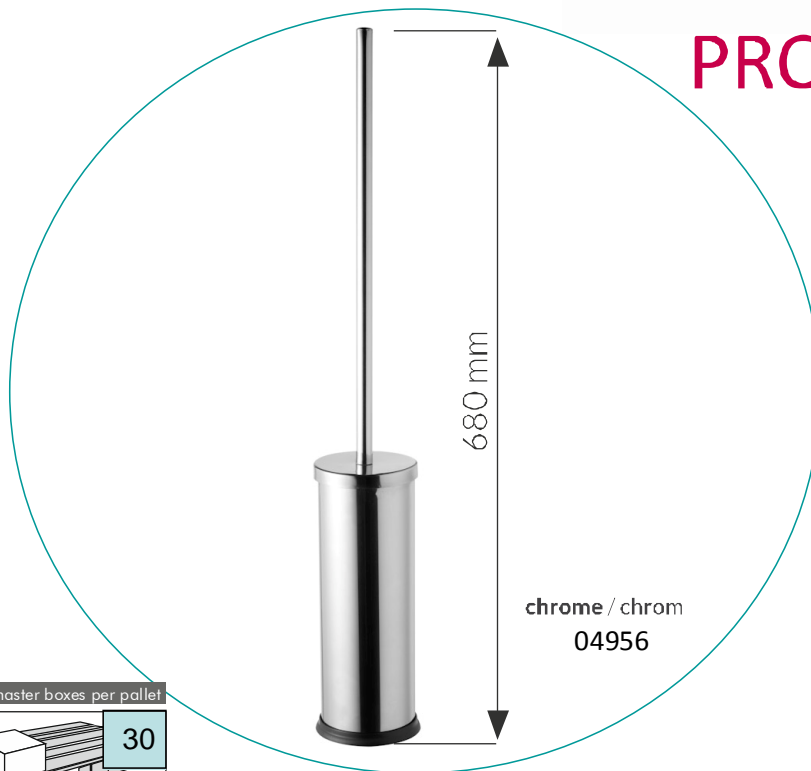

# TOILET BRUSHES / SZCZOTKI WC

stainless steel / stal nierdzewna

Safety  
Regular  
Production  
Surveillance

www.tuevr.com  
ID: 3095348327

MASTERLINE  
*by Bisk*

PRO  
*seria*

Packaging/Artwork

Master box