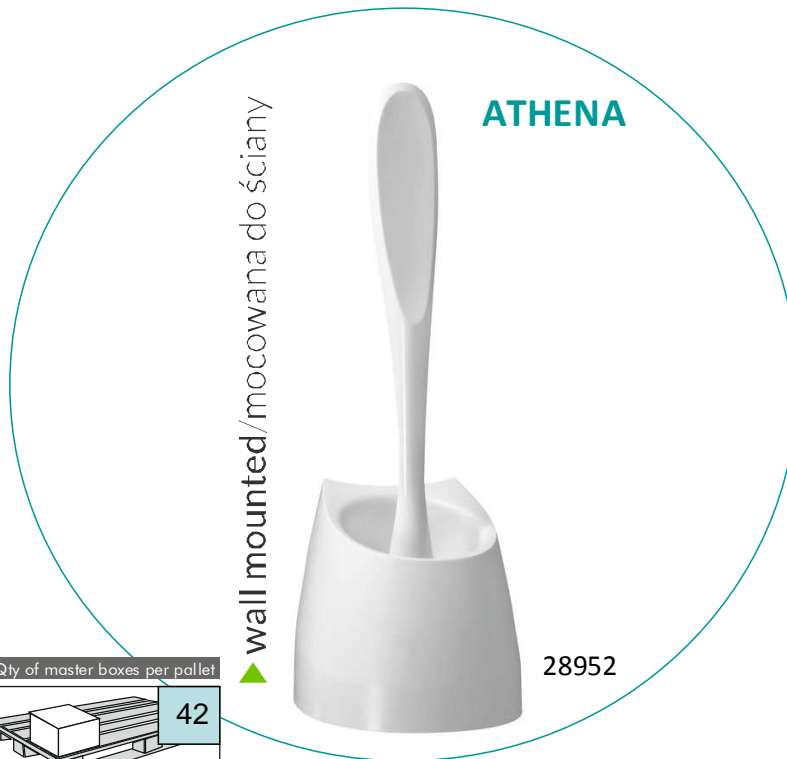

TOILET BRUSHES / SZCZOTKI WC

PS - POLYSTYRENE / POLISTYREN