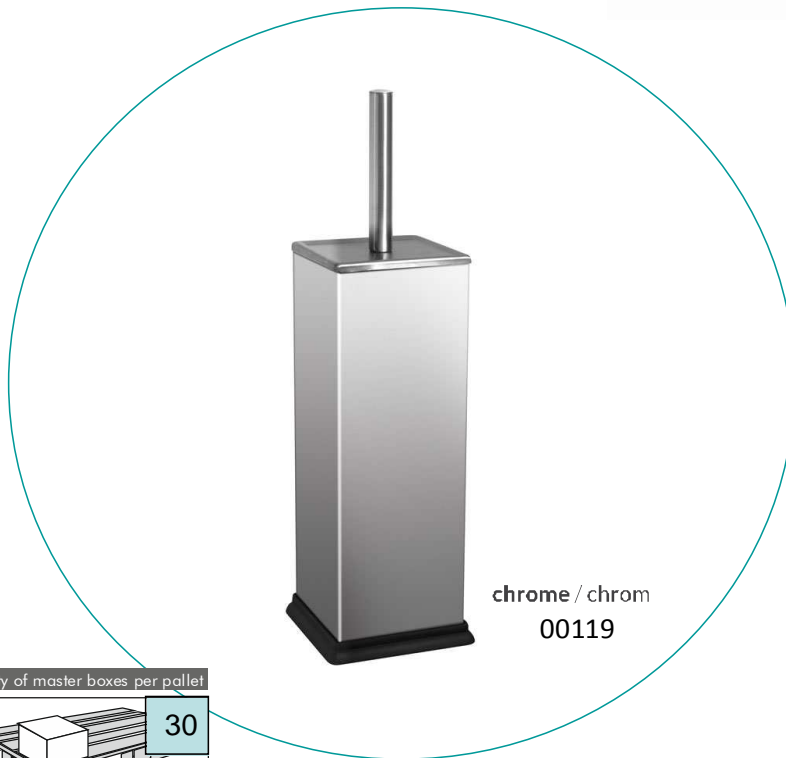

chrome / chrom
00119

Packaging/Artwork	Master box	Qty of master boxes per pallet
	12	30