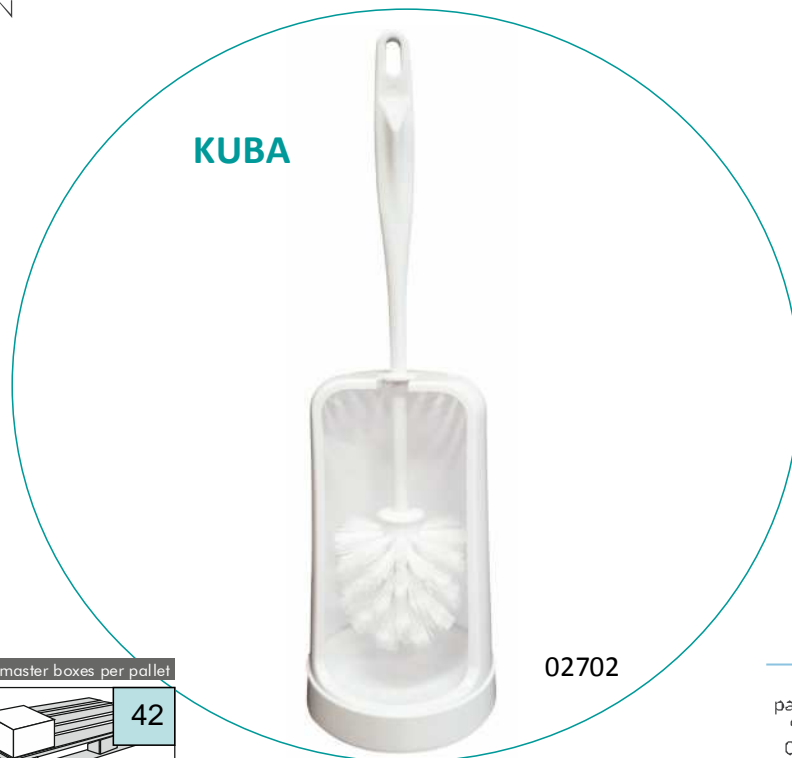

# TOILET BRUSHES / SZCZOTKI WC

PP - POLYPROPYLENE / POLIPROPYLEN

colors/kolory

02702

02712

93704

PP  
pasuje do / fits to:  
93702 - EWA  
02702 - KUBA

Packaging/Artwork	Master box	Qty of master boxes per pallet
	10	42