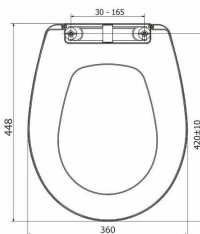

Lilia 04154

BASIC OFFER / OFERTA BASIC

NEW
2019

Prima

07687

TOILET SEATS / DESKI SEDESOWE

PP - POLYPROPYLENE / POLIPROPYLEN

Iris